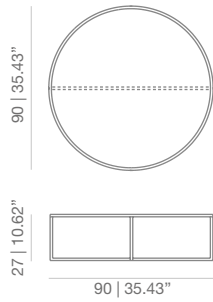

DIMENSIONS

Table ø90

Table ø50

TECHNICAL INFO

Structure in calibrated lacquered steel tube in thermoreinforced polyester in white or black.
 Tops are available in oak or upholstered with the finishes from our collection.
 Non-removable cover.