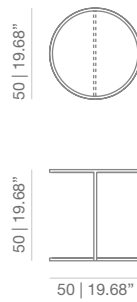

DIMENSIONS

Table ø90

Table ø50

TECHNICAL INFO

Structure in calibrated lacquered steel tube in thermoreinforced polyester in white or black.
 Tops are available in oak or upholstered with the finishes from our collection.
 Non-removable cover.