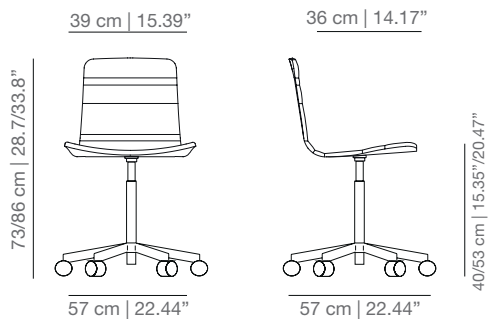

DIMENSIONS

STAINED / LACQUERED WITH HANDLE

KL4P\_R four legs base

KLG\_R swivel base

KLBR\_R casters base

KL4PU\_R four star swivel base

KLTCO\_R swivel counter stool

KLTBAR\_R swivel bar stool

KL4PT four legs base

KLGT swivel base

KLBRt casters base

KL4PUT four star swivel base

KLTCOT swivel counter stool

KLTBART swivel bar stool

STITCHING WITH LINES UPHOLSTERY

KL4PB four legs base

KLGB swivel stool

KLBRB casters base

KL4PUB four star swivel base

KLTCOB swivel counter stool

KLTBARB swivel bar stool

SOFT UPHOLSTERY

KL4PTS four legs base

KLGTS swivel base