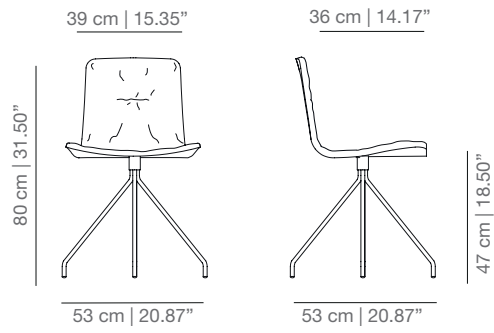

DIMENSIONS

STAINED / LACQUERED WITH HANDLE

KL4P\_R four legs base

KLG\_R swivel base

KLBR\_R casters base

KL4PU\_R four star swivel base

KLTCO\_R swivel counter stool

KLTBAR\_R swivel bar stool

KL4PT four legs base

KLGT swivel base

KLBRt casters base

KL4PUT four star swivel base

KLTCOT swivel counter stool

KLTBART swivel bar stool

STITCHING WITH LINES UPHOLSTERY

KL4PB four legs base

KLGB swivel stool

KLBRB casters base

KL4PUB four star swivel base

KLTCOB swivel counter stool

KLTBARB swivel bar stool

SOFT UPHOLSTERY

KL4PTS four legs base

KLGTS swivel base