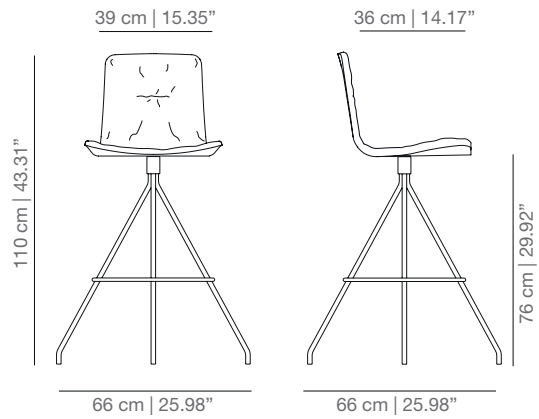

DIMENSIONS

STAINED / LACQUERED WITH HANDLE

KL4P\_R four legs base

KLG\_R swivel base

KLBR\_R casters base

KL4PU\_R four star swivel base

KLTCO\_R swivel counter stool

KLTBAR\_R swivel bar stool

KLGB swivel stool

KLBRB casters base

KL4PUB four star swivel base

KLTCOB swivel counter stool

KLTBARB swivel bar stool

SOFT UPHOLSTERY

KL4PTS four legs base

KLGTS swivel base

KLBRTS casters base

KL4PUTS four star swivel base

KLTCOTS swivel counter stool

KLTBARTS swivel bar stool

STAINED / LACQUERED WITH CUSHION AND HANDLE

KL4P\_CR four legs base

KLG\_CR swivel base

KLBR\_CR casters base