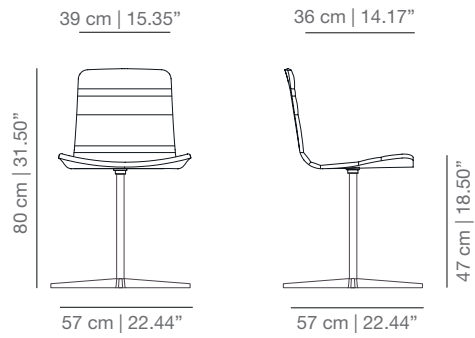

DIMENSIONS

STAINED / LACQUERED WITH HANDLE

KL4P\_R four legs base

KLG\_R swivel base

KLBR\_R casters base

KL4PU\_R four star swivel base

KLTCO\_R swivel counter stool

KLTBAR\_R swivel bar stool

KL4PT four legs base

KLGT swivel base

KLBRt casters base

KL4PUT four star swivel base

KLTCOT swivel counter stool

KLTBART swivel bar stool

STITCHING WITH LINES UPHOLSTERY

KL4PB four legs base

KLGB swivel stool

KLBRB casters base

KL4PUB four star swivel base

KLTCOB swivel counter stool

KLTBARB swivel bar stool

SOFT UPHOLSTERY

KL4PTS four legs base

KLGTS swivel base