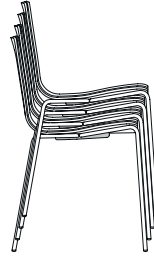

KLBR\_C casters base without handle

KL4PU\_C four star swivel base without handle

KLTCO\_C swivel counter stool base without handle

KLTBAR\_C swivel bar stool base without handle

ACCESSORIES

KLBR arms

Calibrated steel arms powder coated in thermoreinforced polyester. Available for all types of bases.

56 /47 cm | 22.04"/ 18.50"

30 cm | 18.81"

19.5 cm / 7.68"

KLCO stacking protection pad

Polyethylene protective cover to use when stacking upholstered chairs. Stackable up to 4 units. Don't stack for long time as upholstered can be marked and damage.

KLUN linking device for units

Linking device for chairs with four legs base. Finish black.

KLCT trolley

Available to transport chairs with four legs base. Trolley lacquered in black.

The transport is possible for a maximum of 10 chairs simultaneously for models of plywood natural oak stained or lacquered and 4 chairs for upholstered models.

85 cm | 33.46"

65.5 cm | 25.78"

85 cm | 33.46"

**TECHNICAL INFO**

A plywood oak chair lacquered or stained with the finishes of our collection. The seat could be in wood finish, with an upholstered cushion or fully upholstered in soft, smooth or stripe version.