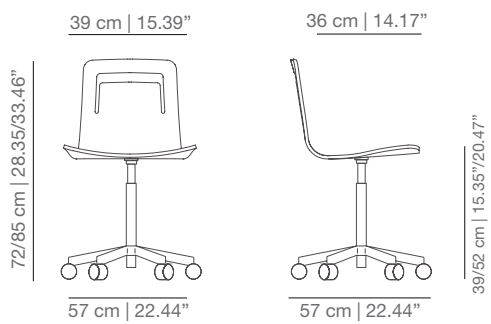

DIMENSIONS

STAINED / LACQUERED WITH HANDLE

KL4P\_R four legs base

KLG\_R swivel base

KLBR\_R casters base

KL4PU\_R four star swivel base

KLTCO\_R swivel counter stool

KLTBAR\_R swivel bar stool

STAINED / LACQUERED WITHOUT HANDLE

KL4P four legs base

KLG swivel base

KLBR casters base

KL4PU four star swivel base

KLTCO swivel counter stool

KLTBAR swivel bar stool

SMOOTH UPHOLSTERY