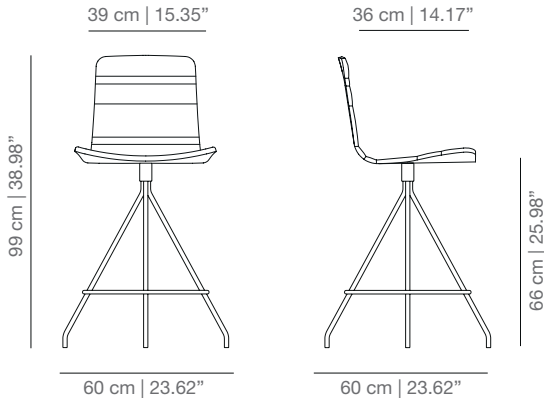

DIMENSIONS

STAINED / LACQUERED WITH HANDLE

KL4P\_R four legs base

KLG\_R swivel base

KLBR\_R casters base

KL4PU\_R four star swivel base

KLTCO\_R swivel counter stool

KLTBAR\_R swivel bar stool

KL4PT four legs base

KLGT swivel base

KLBRt casters base

KL4PUT four star swivel base

KLTCOT swivel counter stool

KLTBART swivel bar stool

STITCHING WITH LINES UPHOLSTERY

KL4PB four legs base

KLGB swivel stool

KLBRB casters base

KL4PUB four star swivel base

KLTCOB swivel counter stool

KLTBARB swivel bar stool

SOFT UPHOLSTERY

KL4PTS four legs base

KLGTS swivel base