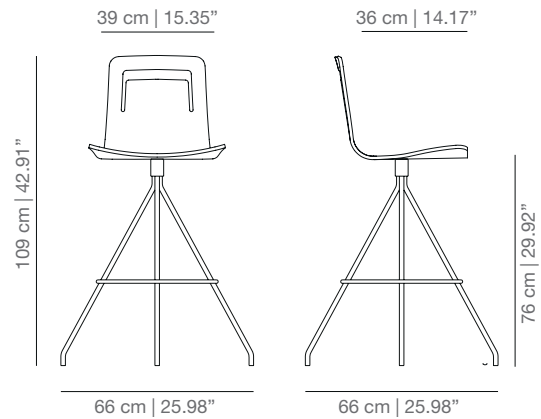

DIMENSIONS

STAINED / LACQUERED WITH HANDLE

KL4P\_R four legs base

KLG\_R swivel base

KLBR\_R casters base

KL4PU\_R four star swivel base

KLTCO\_R swivel counter stool

KLTBAR\_R swivel bar stool