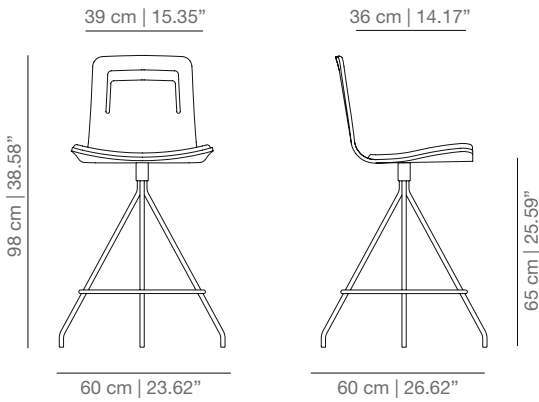

KLTCO_CR swivel counter stool