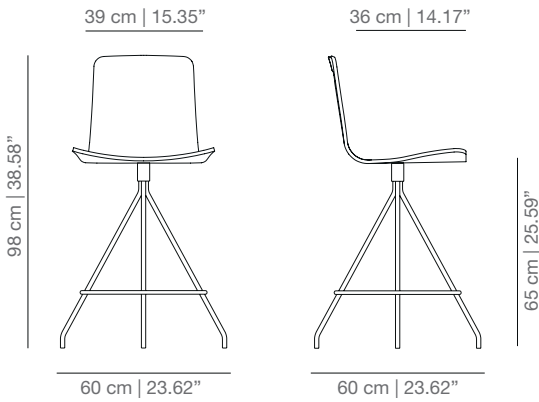

DIMENSIONS

STAINED / LACQUERED WITH HANDLE

KL4P\_R four legs base

KLG\_R swivel base

KLBR\_R casters base

KL4PU\_R four star swivel base

KLTCO\_R swivel counter stool

KLTBAR\_R swivel bar stool

STAINED / LACQUERED WITHOUT HANDLE

KL4P four legs base

KLG swivel base

KLBR casters base

KL4PU four star swivel base

KLTCO swivel counter stool

KLTBAR swivel bar stool

SMOOTH UPHOLSTERY

KL4PT four legs base

KLGT swivel base

KLBRt casters base

KL4PUT four star swivel base

KLTCOT swivel counter stool

KLTBART swivel bar stool

STITCHING WITH LINES UPHOLSTERY

KL4PB four legs base