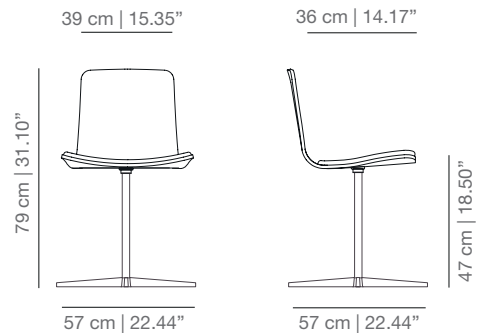

KL4PU_C four star swivel base without handle