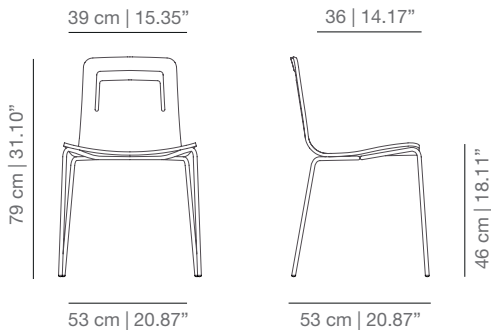

DIMENSIONS

STAINED / LACQUERED WITH HANDLE

KL4P\_R four legs base

KLG\_R swivel base

KLBR\_R casters base

KL4PU\_R four star swivel base

KLTCO\_R swivel counter stool

KLTBAR\_R swivel bar stool