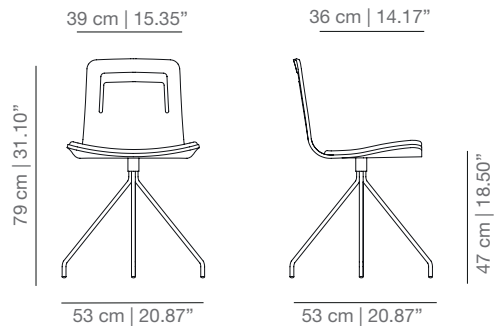

DIMENSIONS

STAINED / LACQUERED WITH HANDLE

KL4P\_R four legs base

KLG\_R swivel base

KLBR\_R casters base

KL4PU\_R four star swivel base

KLTCO\_R swivel counter stool

KLTBAR\_R swivel bar stool

KLGB swivel stool

KLBRB casters base

KL4PUB four star swivel base

KLTCOB swivel counter stool

KLTBARB swivel bar stool

SOFT UPHOLSTERY

KL4PTS four legs base

KLGTS swivel base

KLBRTS casters base

KL4PUTS four star swivel base

KLTCOTS swivel counter stool

KLTBARTS swivel bar stool

STAINED / LACQUERED WITH CUSHION AND HANDLE

KL4P\_CR four legs base

KLG\_CR swivel base

KLBR\_CR casters base