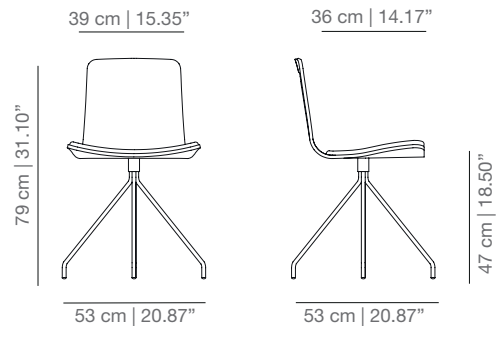

DIMENSIONS

STAINED / LACQUERED WITH HANDLE

KL4P\_R four legs base

KLG\_R swivel base

KLBR\_R casters base

KL4PU\_R four star swivel base

KLTCO\_R swivel counter stool

KLTBAR\_R swivel bar stool

KL4PU\_CR four star swivel base

KLTCO\_CR swivel counter stool

KLTPR\_CR swivel bar stool

STAINED / LAQUERED WITH CUSHION AND WITHOUT HANDLE

KL4P\_C four legs base without handle

KLG\_C swivel base without handle

56 /47 cm | 22.04"/ 18.50"

30 cm | 18.81"

19.5 cm / 7.68"

KLCO stacking protection pad

Polyethylene protective cover to use when stacking upholstered chairs. Stackable up to 4 units. Don't stack for long time as upholstered can be marked and damage.