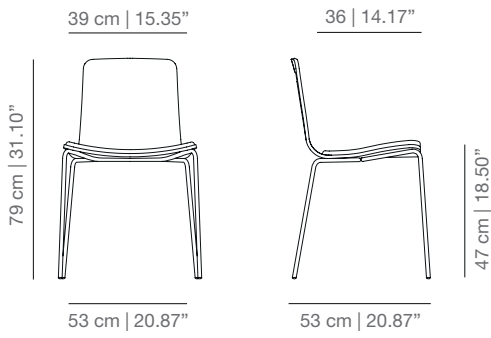

DIMENSIONS

STAINED / LACQUERED WITH HANDLE

KL4P\_R four legs base

KLG\_R swivel base

KLBR\_R casters base

KL4PU\_R four star swivel base

KLTCO\_R swivel counter stool

KLTBAR\_R swivel bar stool

KL4PU\_CR four star swivel base

KLTCO\_CR swivel counter stool

KLTPR\_CR swivel bar stool

STAINED / LAQUERED WITH CUSHION AND WITHOUT HANDLE

KL4P\_C four legs base without handle

KLG\_C swivel base without handle

56 /47 cm | 22.04"/ 18.50"

30 cm | 18.81"

19.5 cm / 7.68"

KLCO stacking protection pad

Polyethylene protective cover to use when stacking upholstered chairs. Stackable up to 4 units. Don't stack for long time as upholstered can be marked and damage.