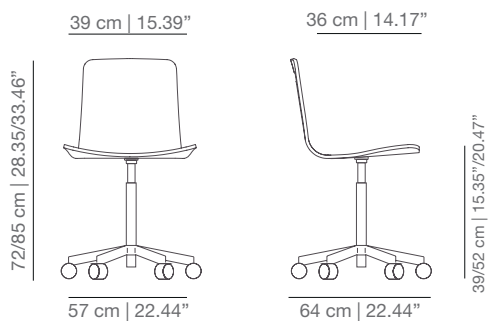

DIMENSIONS

STAINED / LACQUERED WITH HANDLE

KL4P\_R four legs base

KLG\_R swivel base

KLBR\_R casters base

KL4PU\_R four star swivel base

KLTCO\_R swivel counter stool

KLTBAR\_R swivel bar stool

STAINED / LACQUERED WITHOUT HANDLE

KL4P four legs base

KLG swivel base

KLBR casters base

KL4PU four star swivel base

KLTCO swivel counter stool

KLTBAR swivel bar stool

SMOOTH UPHOLSTERY

KL4PT four legs base

KLGT swivel base

KLBRt casters base

KL4PUT four star swivel base

KLTCOT swivel counter stool

KLTBART swivel bar stool

STITCHING WITH LINES UPHOLSTERY

KL4PB four legs base