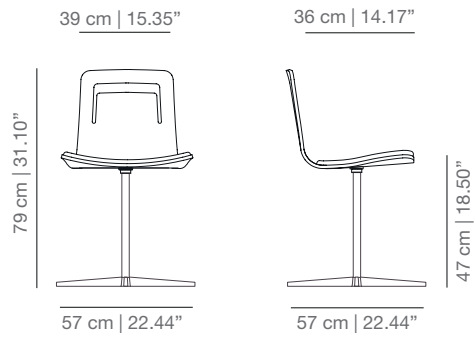

DIMENSIONS

STAINED / LACQUERED WITH HANDLE

KL4P\_R four legs base

KLG\_R swivel base

KLBR\_R casters base

KL4PU\_R four star swivel base

KLTCO\_R swivel counter stool

KLTBAR\_R swivel bar stool

KLGB swivel stool

KLBRB casters base

KL4PUB four star swivel base

KLTCOB swivel counter stool

KLTBARB swivel bar stool

SOFT UPHOLSTERY

KL4PTS four legs base

KLGTS swivel base

KLBRTS casters base

KL4PUTS four star swivel base

KLTCOTS swivel counter stool

KLTBARTS swivel bar stool

STAINED / LACQUERED WITH CUSHION AND HANDLE

KL4P\_CR four legs base

KLG\_CR swivel base

KLBR\_CR casters base

KL4PU\_CR four star swivel base

KLTCO\_CR swivel counter stool

KLTPR\_CR swivel bar stool

STAINED / LAQUERED WITH CUSHION AND WITHOUT HANDLE

KL4P\_C four legs base without handle

KLG\_C swivel base without handle