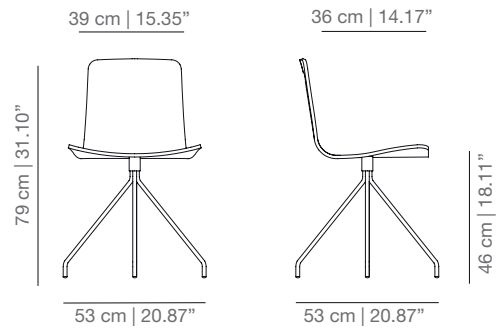

KLG swivel base