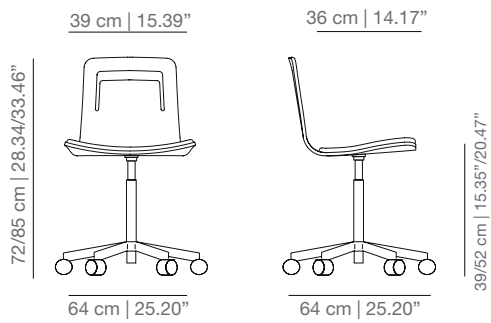

DIMENSIONS

STAINED / LACQUERED WITH HANDLE

KL4P\_R four legs base

KLG\_R swivel base

KLBR\_R casters base

KL4PU\_R four star swivel base

KLTCO\_R swivel counter stool

KLTBAR\_R swivel bar stool

KLGB swivel stool

KLBRB casters base

KL4PUB four star swivel base

KLTCOB swivel counter stool

KLTBARB swivel bar stool

SOFT UPHOLSTERY

KL4PTS four legs base

KLGTS swivel base

KLBRTS casters base

KL4PUTS four star swivel base

KLTCOTS swivel counter stool

KLTBARTS swivel bar stool

STAINED / LACQUERED WITH CUSHION AND HANDLE

KL4P\_CR four legs base

KLG\_CR swivel base

KLBR\_CR casters base

KL4PU\_CR four star swivel base

KLTCO\_CR swivel counter stool

KLTPR\_CR swivel bar stool

STAINED / LAQUERED WITH CUSHION AND WITHOUT HANDLE

KL4P\_C four legs base without handle

KLG\_C swivel base without handle