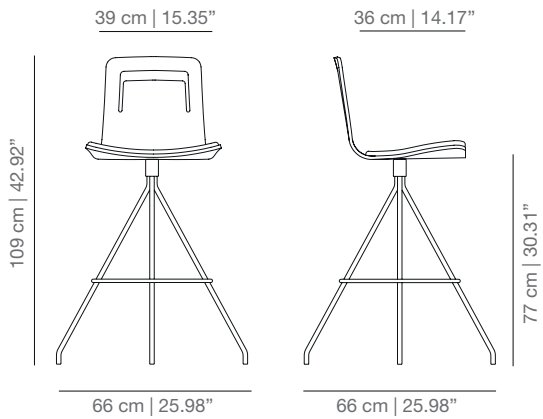

KLTPR_CR swivel bar stool