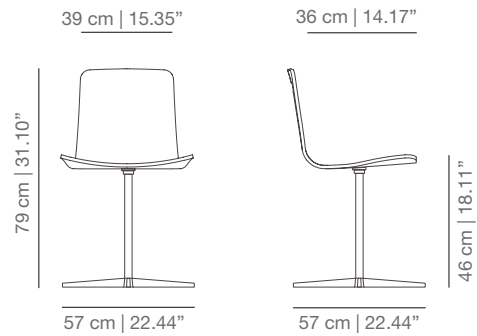

DIMENSIONS

STAINED / LACQUERED WITH HANDLE

KL4P\_R four legs base

KLG\_R swivel base

KLBR\_R casters base

KL4PU\_R four star swivel base

KLTCO\_R swivel counter stool

KLTBAR\_R swivel bar stool

STAINED / LACQUERED WITHOUT HANDLE

KL4P four legs base

KLG swivel base

KLBR casters base

KL4PU four star swivel base

KLTCO swivel counter stool

KLTBAR swivel bar stool

SMOOTH UPHOLSTERY

KL4PT four legs base

KLGT swivel base

KLBRt casters base

KL4PUT four star swivel base

KLTCOT swivel counter stool

KLTBART swivel bar stool

STITCHING WITH LINES UPHOLSTERY

KL4PB four legs base