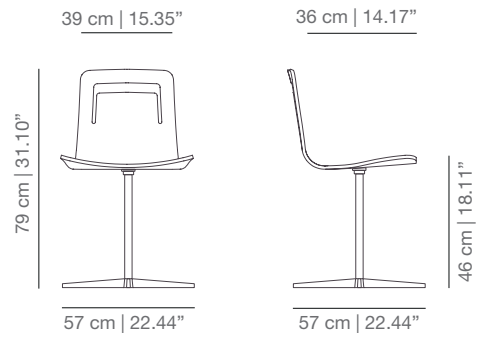

DIMENSIONS

STAINED / LACQUERED WITH HANDLE

KL4P\_R four legs base

KLG\_R swivel base

KLBR\_R casters base

KL4PU\_R four star swivel base

KLTCO\_R swivel counter stool

KLTBAR\_R swivel bar stool

STAINED / LACQUERED WITHOUT HANDLE

KL4P four legs base

KLG swivel base

KLBR casters base

KL4PU four star swivel base

KLTCO swivel counter stool

KLTBAR swivel bar stool

SMOOTH UPHOLSTERY