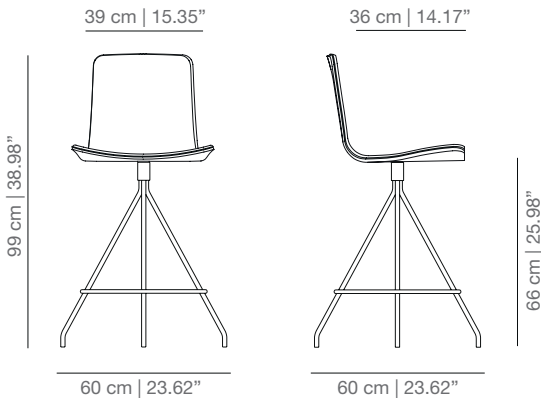

DIMENSIONS

STAINED / LACQUERED WITH HANDLE

KL4P\_R four legs base

KLG\_R swivel base

KLBR\_R casters base

KL4PU\_R four star swivel base

KLTCO\_R swivel counter stool

KLTBAR\_R swivel bar stool

KL4PT four legs base

KLGT swivel base

KLBRt casters base

KL4PUT four star swivel base

KLTCOT swivel counter stool

KLTBART swivel bar stool

STITCHING WITH LINES UPHOLSTERY

KL4PB four legs base

KLGB swivel stool

KLBRB casters base

KL4PUB four star swivel base

KLTCOB swivel counter stool

KLTBARB swivel bar stool

SOFT UPHOLSTERY

KL4PTS four legs base

KLGTS swivel base