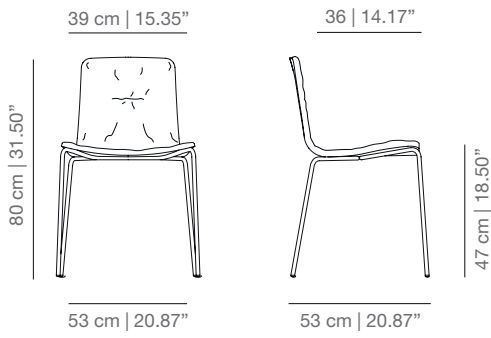

DIMENSIONS

STAINED / LACQUERED WITH HANDLE

KL4P\_R four legs base

KLG\_R swivel base

KLBR\_R casters base

KL4PU\_R four star swivel base

KLTCO\_R swivel counter stool

KLTBAR\_R swivel bar stool

KL4PT four legs base

KLGT swivel base

KLBRt casters base

KL4PUT four star swivel base

KLTCOT swivel counter stool

KLTBART swivel bar stool

STITCHING WITH LINES UPHOLSTERY

KL4PB four legs base

KLGB swivel stool

KLBRB casters base

KL4PUB four star swivel base

KLTCOB swivel counter stool

KLTBARB swivel bar stool

SOFT UPHOLSTERY

KL4PTS four legs base

KLGTS swivel base