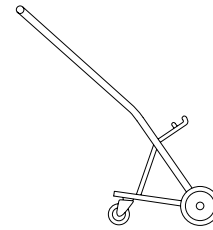

KLUN linking device for units

Linking device for chairs with four legs base. Finish black.

KLCT trolley

Available to transport chairs with four legs base. Trolley lacquered in black.

The transport is possible for a maximum of 10 chairs simultaneously for models of plywood natural oak stained or lacquered and 4 chairs for upholstered models.

85 cm | 33.46"

65.5 cm | 25.78"

85 cm | 33.46"

**TECHNICAL INFO**

A plywood oak chair lacquered or stained with the finishes of our collection. The seat could be in wood finish, with an upholstered cushion or fully upholstered in soft, smooth or stripe version.