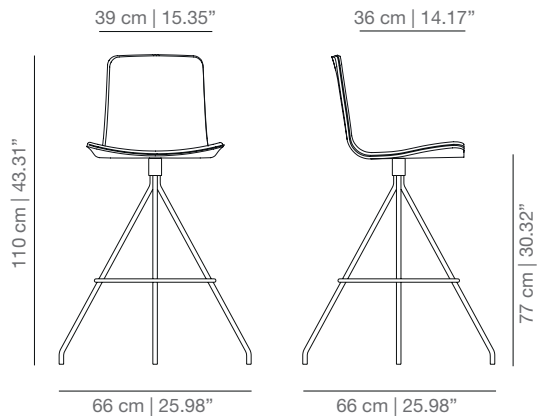

DIMENSIONS

STAINED / LACQUERED WITH HANDLE

KL4P\_R four legs base

KLG\_R swivel base

KLBR\_R casters base

KL4PU\_R four star swivel base

KLTCO\_R swivel counter stool

KLTBAR\_R swivel bar stool

KL4PT four legs base

KLGT swivel base

KLBRt casters base

KL4PUT four star swivel base

KLTCOT swivel counter stool

KLTBART swivel bar stool

STITCHING WITH LINES UPHOLSTERY

KL4PB four legs base

KLGB swivel stool

KLBRB casters base

KL4PUB four star swivel base

KLTCOB swivel counter stool

KLTBARB swivel bar stool

SOFT UPHOLSTERY

KL4PTS four legs base

KLGTS swivel base