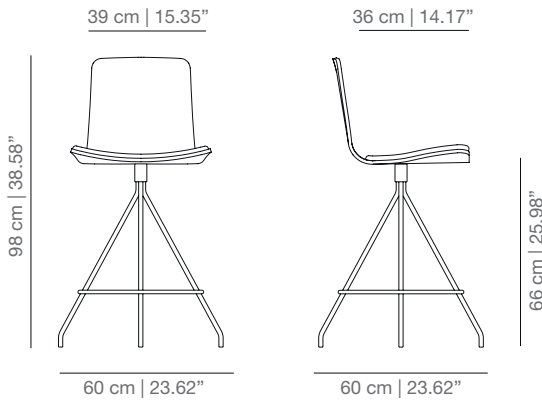

KLTCO_C swivel counter stool base without handle