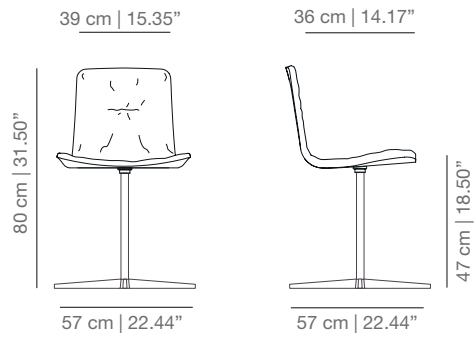

KL4PUTS four star swivel base