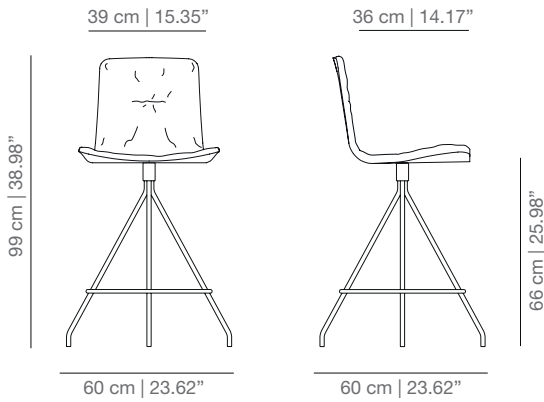

KLTCOTS swivel counter stool