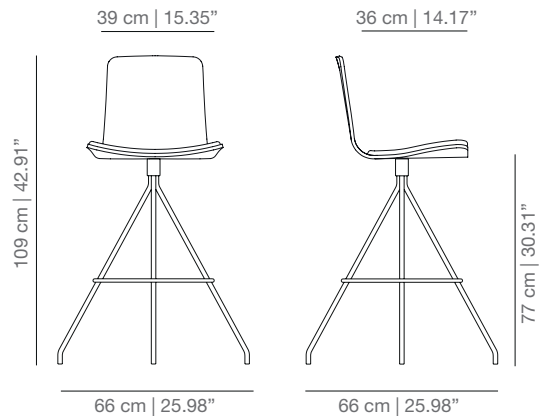

DIMENSIONS

STAINED / LACQUERED WITH HANDLE

KL4P\_R four legs base

KLG\_R swivel base

KLBR\_R casters base

KL4PU\_R four star swivel base

KLTCO\_R swivel counter stool

KLTBAR\_R swivel bar stool

KLBR\_C casters base without handle

KL4PU\_C four star swivel base without handle

KLTCO\_C swivel counter stool base without handle

KLTBAR\_C swivel bar stool base without handle

ACCESSORIES

KLBR arms

Calibrated steel arms powder coated in thermoreinforced polyester. Available for all types of bases.

56 /47 cm | 22.04"/ 18.50"

30 cm | 18.81"

19.5 cm / 7.68"

KLCO stacking protection pad

Polyethylene protective cover to use when stacking upholstered chairs. Stackable up to 4 units. Don't stack for long time as upholstered can be marked and damage.

85 cm | 33.46"

65.5 cm | 25.78"

85 cm | 33.46"

**TECHNICAL INFO**

A plywood oak chair lacquered or stained with the finishes of our collection. The seat could be in wood finish, with an upholstered cushion or fully upholstered in soft, smooth or stripe version.