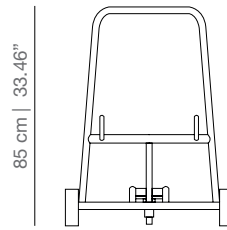

56 /47 cm | 22.04"/ 18.50"

30 cm | 18.81"

19.5 cm / 7.68"

KLCO stacking protection pad

Polyethylene protective cover to use when stacking upholstered chairs. Stackable up to 4 units. Don't stack for long time as upholstered can be marked and damage.

KLUN linking device for units

Linking device for chairs with four legs base. Finish black.

KLCT trolley

Available to transport chairs with four legs base. Trolley lacquered in black.

The transport is possible for a maximum of 10 chairs simultaneously for models of plywood natural oak stained or lacquered and 4 chairs for upholstered models.

85 cm | 33.46"

65.5 cm | 25.78"

85 cm | 33.46"

**TECHNICAL INFO**

A plywood oak chair lacquered or stained with the finishes of our collection. The seat could be in wood finish, with an upholstered cushion or fully upholstered in soft, smooth or stripe version.