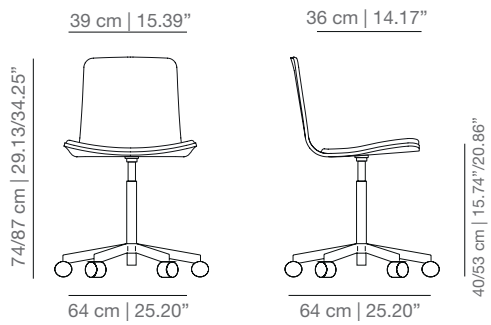

KLBR_C casters base without handle