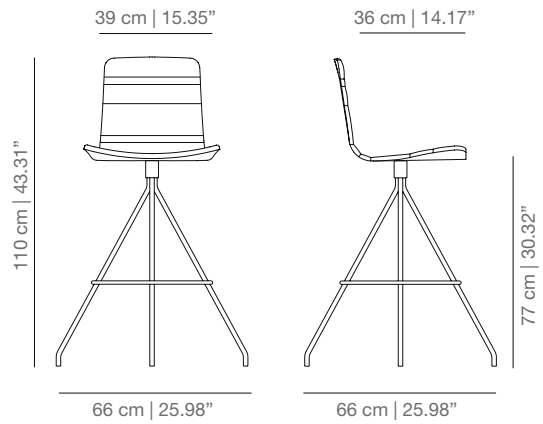

DIMENSIONS

STAINED / LACQUERED WITH HANDLE

KL4P\_R four legs base

KLG\_R swivel base

KLBR\_R casters base

KL4PU\_R four star swivel base

KLTCO\_R swivel counter stool

KLTBAR\_R swivel bar stool

KL4PT four legs base

KLGT swivel base

KLBRt casters base

KL4PUT four star swivel base

KLTCOT swivel counter stool

KLTBART swivel bar stool

STITCHING WITH LINES UPHOLSTERY

KL4PB four legs base

KLGB swivel stool

KLBRB casters base

KL4PUB four star swivel base

KLTCOB swivel counter stool

KLTBARB swivel bar stool

SOFT UPHOLSTERY

KL4PTS four legs base

KLGTS swivel base