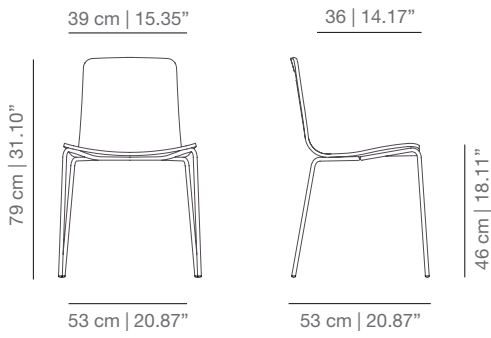

DIMENSIONS

STAINED / LACQUERED WITH HANDLE

KL4P\_R four legs base

KLG\_R swivel base

KLBR\_R casters base

KL4PU\_R four star swivel base

KLTCO\_R swivel counter stool

KLTBAR\_R swivel bar stool

STAINED / LACQUERED WITHOUT HANDLE

KL4P four legs base

KLG swivel base

KLBR casters base

KL4PU four star swivel base

KLTCO swivel counter stool

KLTBAR swivel bar stool

SMOOTH UPHOLSTERY