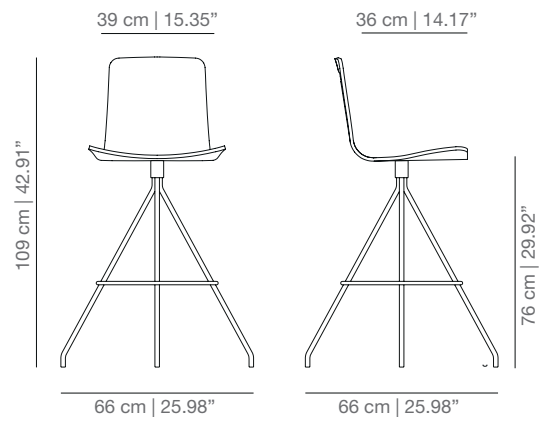

DIMENSIONS

STAINED / LACQUERED WITH HANDLE

KL4P\_R four legs base

KLG\_R swivel base

KLBR\_R casters base

KL4PU\_R four star swivel base

KLTCO\_R swivel counter stool

KLTBAR\_R swivel bar stool

STAINED / LACQUERED WITHOUT HANDLE

KL4P four legs base

KLG swivel base

KLBR casters base

KL4PU four star swivel base

KLTCO swivel counter stool

KLTBAR swivel bar stool

SMOOTH UPHOLSTERY

KL4PT four legs base

KLGT swivel base

KLBRt casters base

KL4PUT four star swivel base

KLTCOT swivel counter stool

KLTBART swivel bar stool

STITCHING WITH LINES UPHOLSTERY

KL4PB four legs base