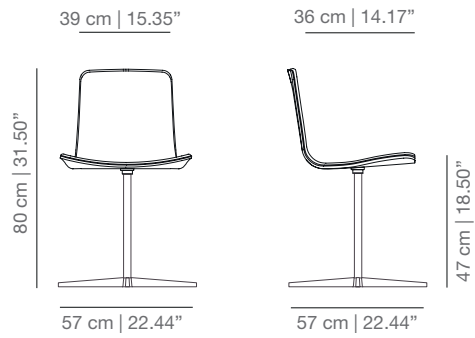

DIMENSIONS

STAINED / LACQUERED WITH HANDLE

KL4P\_R four legs base

KLG\_R swivel base

KLBR\_R casters base

KL4PU\_R four star swivel base

KLTCO\_R swivel counter stool

KLTBAR\_R swivel bar stool

KL4PT four legs base

KLGT swivel base

KLBRt casters base

KL4PUT four star swivel base

KLTCOT swivel counter stool

KLTBART swivel bar stool

STITCHING WITH LINES UPHOLSTERY

KL4PB four legs base

KLGB swivel stool

KLBRB casters base

KL4PUB four star swivel base

KLTCOB swivel counter stool

KLTBARB swivel bar stool

SOFT UPHOLSTERY

KL4PTS four legs base

KLGTS swivel base