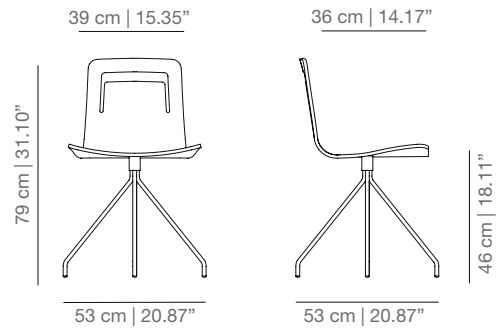

DIMENSIONS

STAINED / LACQUERED WITH HANDLE

KL4P\_R four legs base

KLG\_R swivel base

KLBR\_R casters base

KL4PU\_R four star swivel base

KLTCO\_R swivel counter stool

KLTBAR\_R swivel bar stool