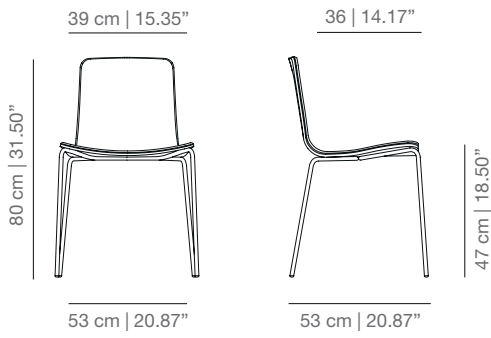

DIMENSIONS

STAINED / LACQUERED WITH HANDLE

KL4P\_R four legs base

KLG\_R swivel base

KLBR\_R casters base

KL4PU\_R four star swivel base

KLTCO\_R swivel counter stool

KLTBAR\_R swivel bar stool

STAINED / LACQUERED WITHOUT HANDLE

KL4P four legs base

KLG swivel base

KLBR casters base

KL4PU four star swivel base

KLTCO swivel counter stool

KLTBAR swivel bar stool

SMOOTH UPHOLSTERY

KL4PT four legs base

KLGT swivel base

KLBRt casters base

KL4PUT four star swivel base

KLTCOT swivel counter stool

KLTBART swivel bar stool

STITCHING WITH LINES UPHOLSTERY

KL4PB four legs base