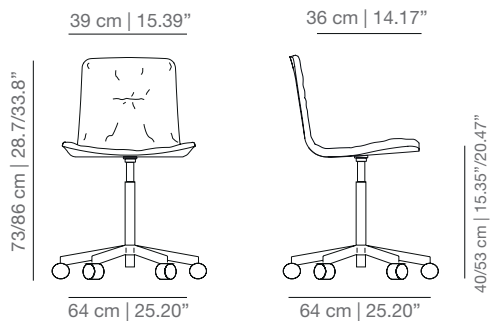

KLBRTS casters base