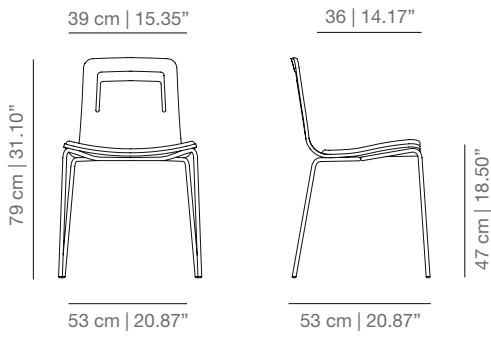

DIMENSIONS

STAINED / LACQUERED WITH HANDLE

KL4P\_R four legs base

KLG\_R swivel base

KLBR\_R casters base

KL4PU\_R four star swivel base

KLTCO\_R swivel counter stool

KLTBAR\_R swivel bar stool

KLGB swivel stool

KLBRB casters base

KL4PUB four star swivel base

KLTCOB swivel counter stool

KLTBARB swivel bar stool

SOFT UPHOLSTERY

KL4PTS four legs base

KLGTS swivel base

KLBRTS casters base

KL4PUTS four star swivel base

KLTCOTS swivel counter stool

KLTBARTS swivel bar stool

STAINED / LACQUERED WITH CUSHION AND HANDLE

KL4P\_CR four legs base

KLG\_CR swivel base

KLBR\_CR casters base