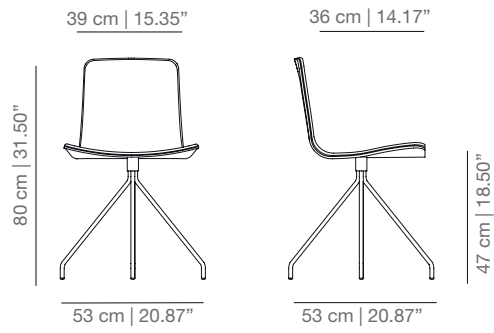

DIMENSIONS

STAINED / LACQUERED WITH HANDLE

KL4P\_R four legs base

KLG\_R swivel base

KLBR\_R casters base

KL4PU\_R four star swivel base

KLTCO\_R swivel counter stool

KLTBAR\_R swivel bar stool

STAINED / LACQUERED WITHOUT HANDLE

KL4P four legs base

KLG swivel base

KLBR casters base

KL4PU four star swivel base

KLTCO swivel counter stool

KLTBAR swivel bar stool

SMOOTH UPHOLSTERY

KL4PT four legs base

KLGT swivel base

KLBRt casters base

KL4PUT four star swivel base

KLTCOT swivel counter stool

KLTBART swivel bar stool

STITCHING WITH LINES UPHOLSTERY

KL4PB four legs base