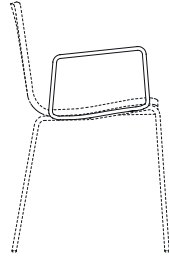

KL4PU\_CR four star swivel base

KLTCO\_CR swivel counter stool

KLTPR\_CR swivel bar stool

STAINED / LAQUERED WITH CUSHION AND WITHOUT HANDLE

KL4P\_C four legs base without handle

KLG\_C swivel base without handle

KLBR\_C casters base without handle

KL4PU\_C four star swivel base without handle

KLTCO\_C swivel counter stool base without handle

KLTBAR\_C swivel bar stool base without handle

ACCESSORIES

KLBR arms

Calibrated steel arms powder coated in thermoreinforced polyester. Available for all types of bases.

56 /47 cm | 22.04"/ 18.50"

30 cm | 18.81"

19.5 cm / 7.68"

KLCO stacking protection pad

Polyethylene protective cover to use when stacking upholstered chairs. Stackable up to 4 units. Don't stack for long time as upholstered can be marked and damage.

KLUN linking device for units

Linking device for chairs with four legs base. Finish black.

KLCT trolley

Available to transport chairs with four legs base. Trolley lacquered in black.

The transport is possible for a maximum of 10 chairs simultaneously for models of plywood natural oak stained or lacquered and 4 chairs for upholstered models.