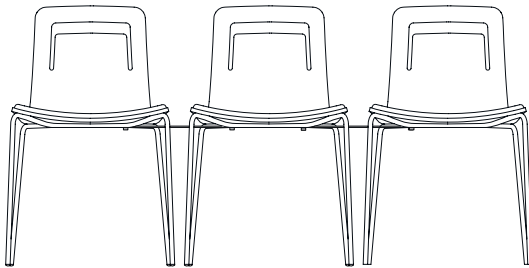

56 /47 cm | 22.04"/ 18.50"

30 cm | 18.81"

19.5 cm / 7.68"

KLCO stacking protection pad

Polyethylene protective cover to use when stacking upholstered chairs. Stackable up to 4 units. Don't stack for long time as upholstered can be marked and damage.

KLUN linking device for units

Linking device for chairs with four legs base. Finish black.

KLCT trolley

Available to transport chairs with four legs base. Trolley lacquered in black.

The transport is possible for a maximum of 10 chairs simultaneously for models of plywood natural oak stained or lacquered and 4 chairs for upholstered models.

85 cm | 33.46"

65.5 cm | 25.78"

85 cm | 33.46"

**TECHNICAL INFO**

A plywood oak chair lacquered or stained with the finishes of our collection. The seat could be in wood finish, with an upholstered cushion or fully upholstered in soft, smooth or stripe version.