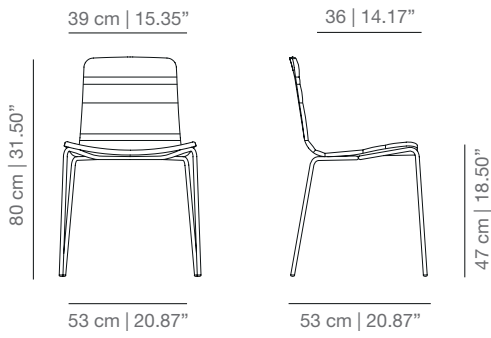

DIMENSIONS

STAINED / LACQUERED WITH HANDLE

KL4P\_R four legs base

KLG\_R swivel base

KLBR\_R casters base

KL4PU\_R four star swivel base

KLTCO\_R swivel counter stool

KLTBAR\_R swivel bar stool

KL4PT four legs base

KLGT swivel base

KLBRt casters base

KL4PUT four star swivel base

KLTCOT swivel counter stool

KLTBART swivel bar stool

STITCHING WITH LINES UPHOLSTERY

KL4PB four legs base

KLGB swivel stool

KLBRB casters base

KL4PUB four star swivel base

KLTCOB swivel counter stool

KLTBARB swivel bar stool

SOFT UPHOLSTERY

KL4PTS four legs base

KLGTS swivel base