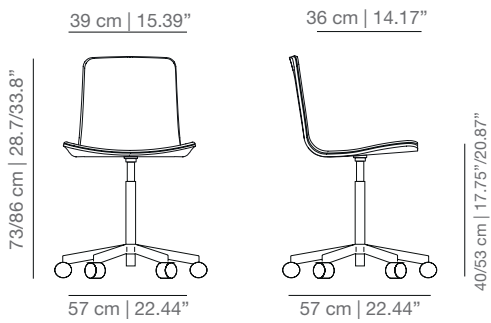

DIMENSIONS

STAINED / LACQUERED WITH HANDLE

KL4P\_R four legs base

KLG\_R swivel base

KLBR\_R casters base

KL4PU\_R four star swivel base

KLTCO\_R swivel counter stool

KLTBAR\_R swivel bar stool

STAINED / LACQUERED WITHOUT HANDLE

KL4P four legs base

KLG swivel base

KLBR casters base

KL4PU four star swivel base

KLTCO swivel counter stool

KLTBAR swivel bar stool

SMOOTH UPHOLSTERY

KL4PT four legs base

KLGT swivel base

KLBRt casters base

KL4PUT four star swivel base

KLTCOT swivel counter stool

KLTBART swivel bar stool

STITCHING WITH LINES UPHOLSTERY

KL4PB four legs base