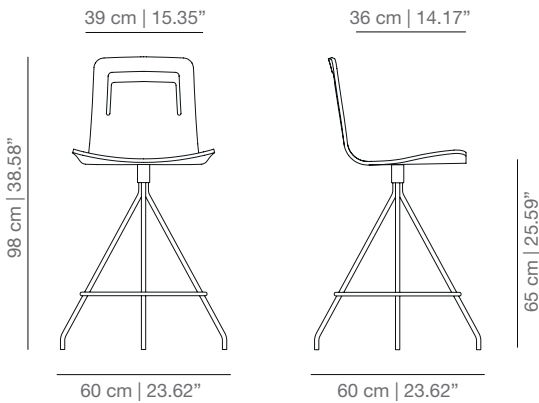

DIMENSIONS

STAINED / LACQUERED WITH HANDLE

KL4P\_R four legs base

KLG\_R swivel base

KLBR\_R casters base

KL4PU\_R four star swivel base

KLTCO\_R swivel counter stool

KLTBAR\_R swivel bar stool