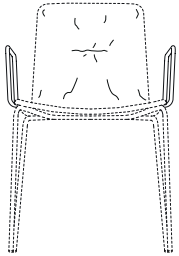

KL4PU\_CR four star swivel base

KLTCO\_CR swivel counter stool

KLTPR\_CR swivel bar stool

STAINED / LAQUERED WITH CUSHION AND WITHOUT HANDLE

KL4P\_C four legs base without handle

KLG\_C swivel base without handle

KLBR\_C casters base without handle

KL4PU\_C four star swivel base without handle

KLTCO\_C swivel counter stool base without handle

KLTBAR\_C swivel bar stool base without handle

ACCESSORIES

KLBR arms

Calibrated steel arms powder coated in thermoreinforced polyester. Available for all types of bases.

56 /47 cm | 22.04"/ 18.50"

30 cm | 18.81"

19.5 cm / 7.68"

KLCO stacking protection pad

Polyethylene protective cover to use when stacking upholstered chairs. Stackable up to 4 units. Don't stack for long time as upholstered can be marked and damage.

85 cm | 33.46"

65.5 cm | 25.78"

85 cm | 33.46"

**TECHNICAL INFO**

A plywood oak chair lacquered or stained with the finishes of our collection. The seat could be in wood finish, with an upholstered cushion or fully upholstered in soft, smooth or stripe version.