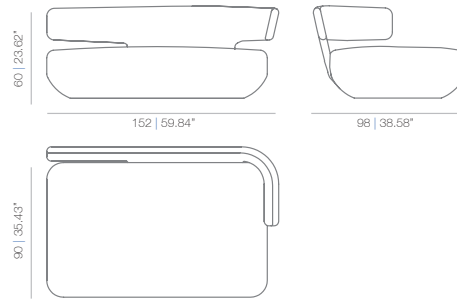

LEVITT armchair design Ludovica + Roberto Palomba 2007

ARMCHAIR

SOFA 152

SOFA 184

SOFA 244

CHAISE

BACKREST-CUSHIONS