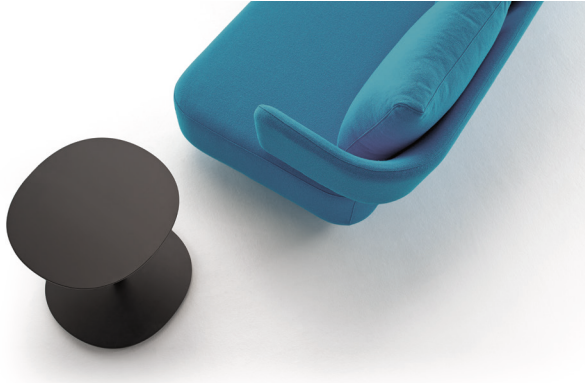

LEVITT armchair design Ludovica + Roberto Palomba 2007

LEVITT

PROJECTS

Barclays Bank | Bentel & Bentel Cosmopolitan Suites | Confortel Hotels | Durrat Al Bahrein | Fnac | Tribeca Grand Hotel | Zara Inditex Group | Veuve Clicquot Milano | Open Tennis Valencia | 33rd America's Cup | Petromar | W Hotels | Auditorio y Palacio de Congresos de Castellón

LEVITT armchair design Ludovica + Roberto Palomba 2007

ARMCHAIR

SOFA 152

SOFA 184

SOFA 244

CHAISE

BACKREST-CUSHIONS