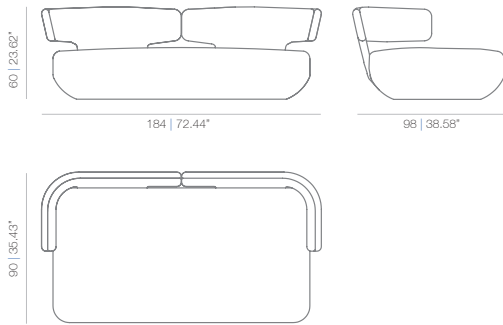

LEVITT armchair design Ludovica + Roberto Palomba 2007

ARMCHAIR

SOFA 152

SOFA 184

SOFA 244

CHAISE

BACKREST-CUSHIONS