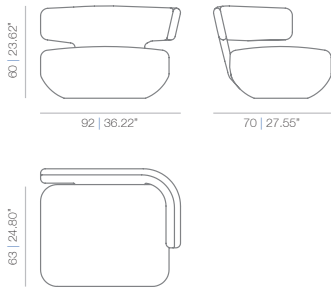

LEVITT armchair design Ludovica + Roberto Palomba 2007

ARMCHAIR

SOFA 152

SOFA 184

SOFA 244

CHAISE

BACKREST-CUSHIONS