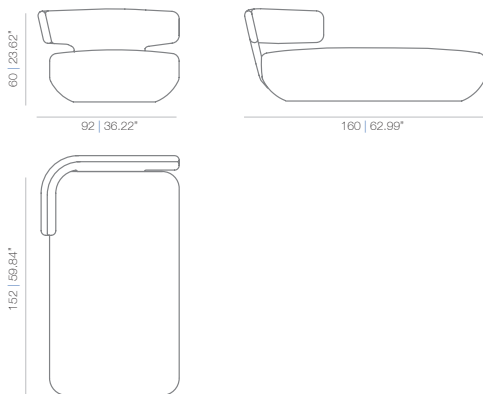

LEVITT armchair design Ludovica + Roberto Palomba 2007

ARMCHAIR

SOFA 152

SOFA 184

SOFA 244

CHAISE

BACKREST-CUSHIONS