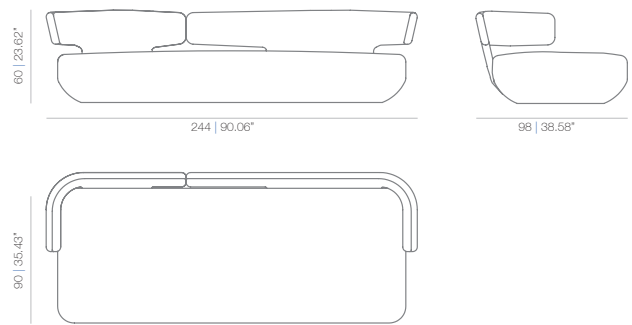

LEVITT armchair design Ludovica + Roberto Palomba 2007

ARMCHAIR

SOFA 152

SOFA 184

SOFA 244

CHAISE

BACKREST-CUSHIONS