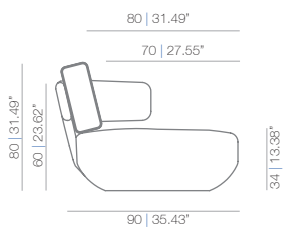

LEVITT

PROJECTS

Barclays Bank | Bentel & Bentel Cosmopolitan Suites | Confortel Hotels | Durrat Al Bahrein | Fnac | Tribeca Grand Hotel | Zara Inditex Group | Veuve Clicquot Milano | Open Tennis Valencia | 33rd America's Cup | Petromar | W Hotels | Auditorio y Palacio de Congresos de Castellón