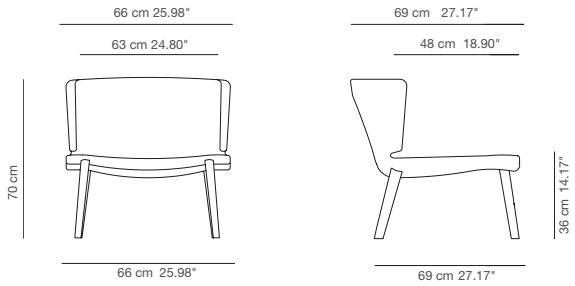

DIMENSIONS

WRAPP sled base armchair

WRAPP wood base armchair

WRAPP swivel base armchair

TECHNICAL INFO

Chromed steel frame.  
 Injected polyurethane over steel frame.  
 Non-removable cover.

ACABADOS

UPHOLSTERY