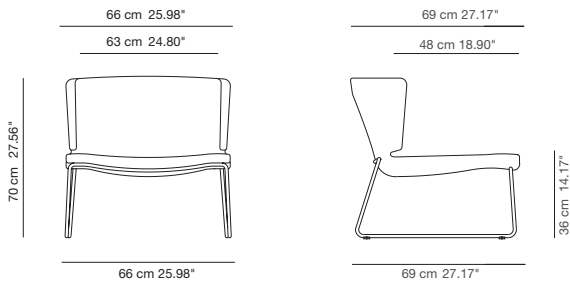

DIMENSIONS

WRAPP sled base armchair

WRAPP wood base armchair

WRAPP swivel base armchair

TECHNICAL INFO

Chromed steel frame.  
 Injected polyurethane over steel frame.  
 Non-removable cover.

ACABADOS

UPHOLSTERY