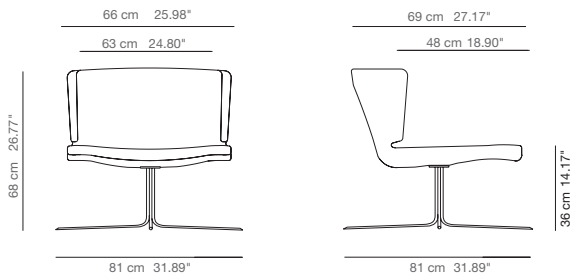

DIMENSIONS

WRAPP sled base armchair

WRAPP wood base armchair

WRAPP swivel base armchair

TECHNICAL INFO

Chromed steel frame.  
 Injected polyurethane over steel frame.  
 Non-removable cover.

ACABADOS

UPHOLSTERY