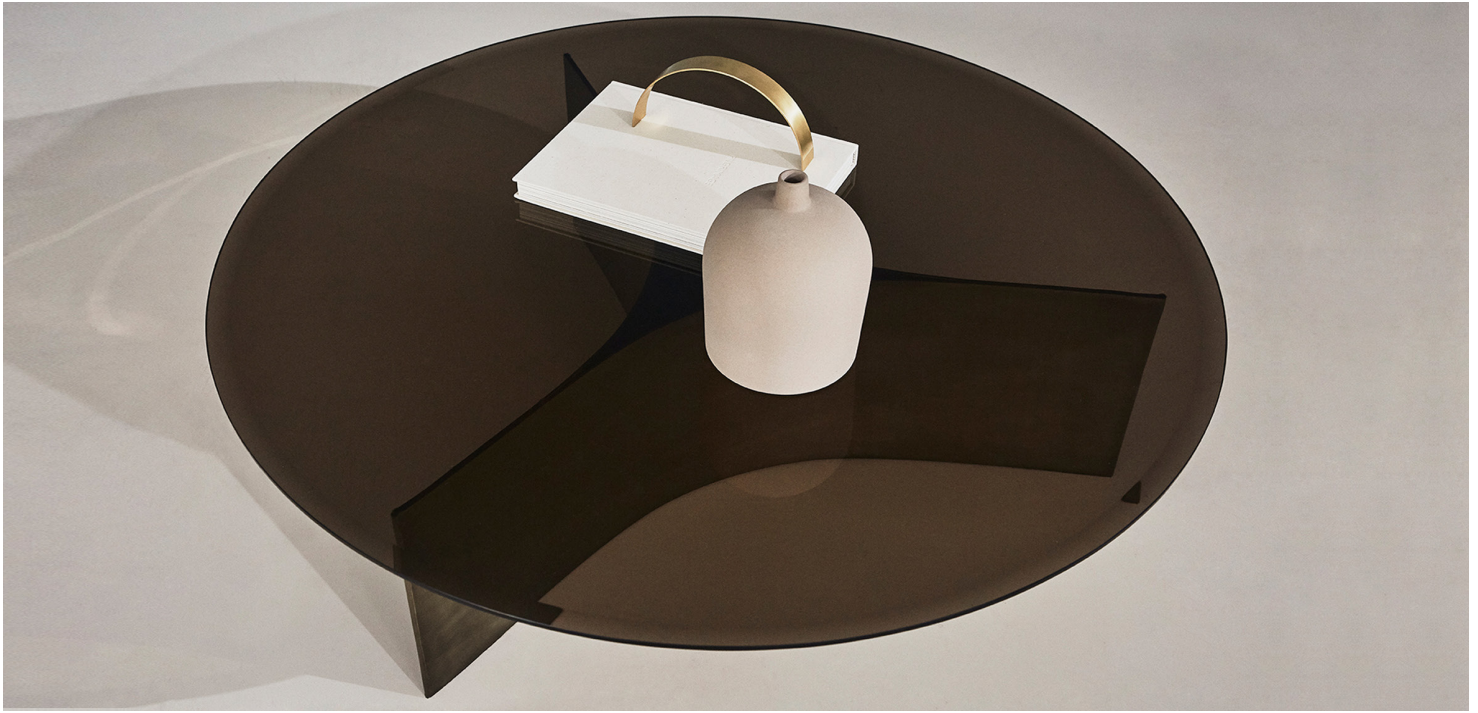

WENDELBO

ARC

Design by Toan Nguyen

TECHNICAL SPECIFICATIONS

MATERIAL TOP	Tempered glass top.
MATERIAL BASE	Bronze patinated.
MAINTENANCE	Clean with damp cloth.

WENDELBO

ARC

Design by Toan Nguyen

LARGE

MEDIUM

SMALL