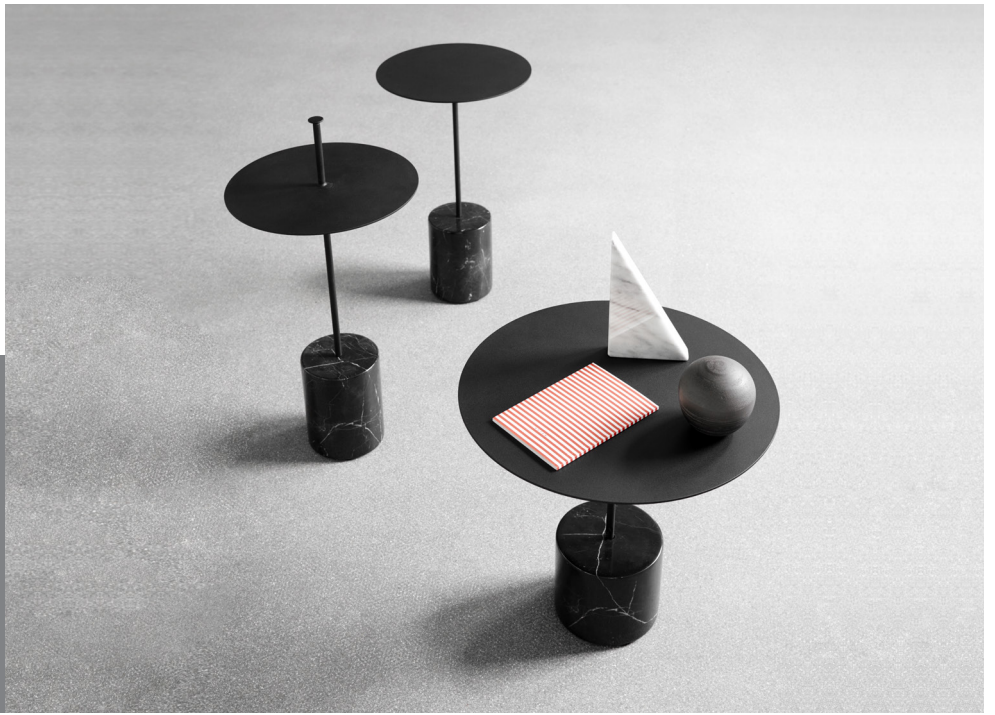

WENDELBO

## TECHNICAL SPECIFICATIONS

<b>MATERIAL TOP</b>	Black powder coated steel.
<b>MATERIAL BASE</b>	Marble.
<b>MAINTENANCE</b>	Clean with damp cloth.

**LOW**

**HIGH**

**HIGH WITH HANDLE**