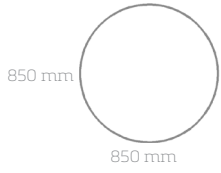

FLOEMA

Design by Nichetto Studio

LARGE

MEDIUM

SMALL

OVAL

DINING TABLE