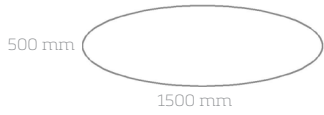

FLOEMA

Design by Nichetto Studio

LARGE

MEDIUM

SMALL

OVAL

DINING TABLE