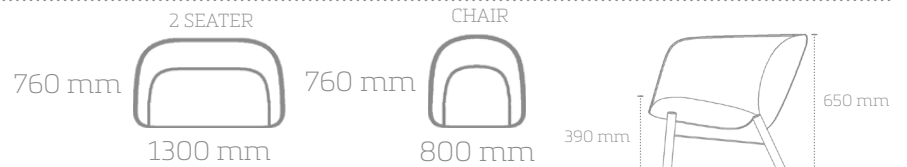

WENDELBO

VISTA

Design by Anderssen & Voll

TECHNICAL SPECIFICATIONS

STRUCTURE INTERIOR	Frame made of solid wood and MDF with zigzag system.
SEAT	High resilient variable density polyurethane foam. Cover of fibre-fill on top.
BACK	High resilient variable density polyurethane foam . Cover of fibre-fill on top.
COVER	Fixed.
LEGS	Black stained oak legs.
MAINTENANCE	For maintenance of fabric and leather, please contact your retailer.